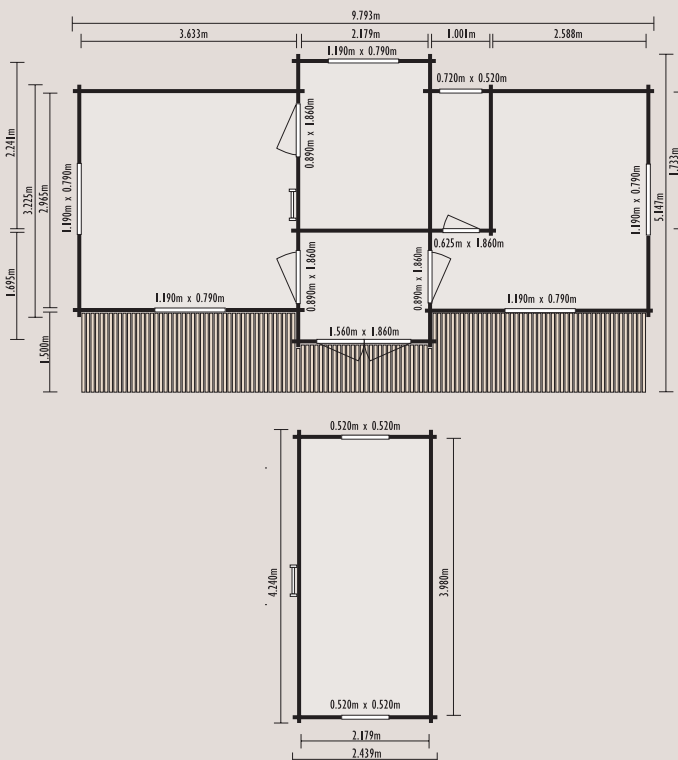

# cabins 20m<sup>2</sup> and over

## helsinki

Dimensions	Internal	External (excl. overhangs)
Width	9.533m	9.793m
Depth	3.980m	5.147m
Ridge Height	-	3.580m
Area	29.99m <sup>2</sup>	50.40m <sup>2</sup>

**STANDARD FEATURES**

- 44mm Log thickness
- Square roof shingle tiles
- Toughened glass double glazing
- Decking terrace included